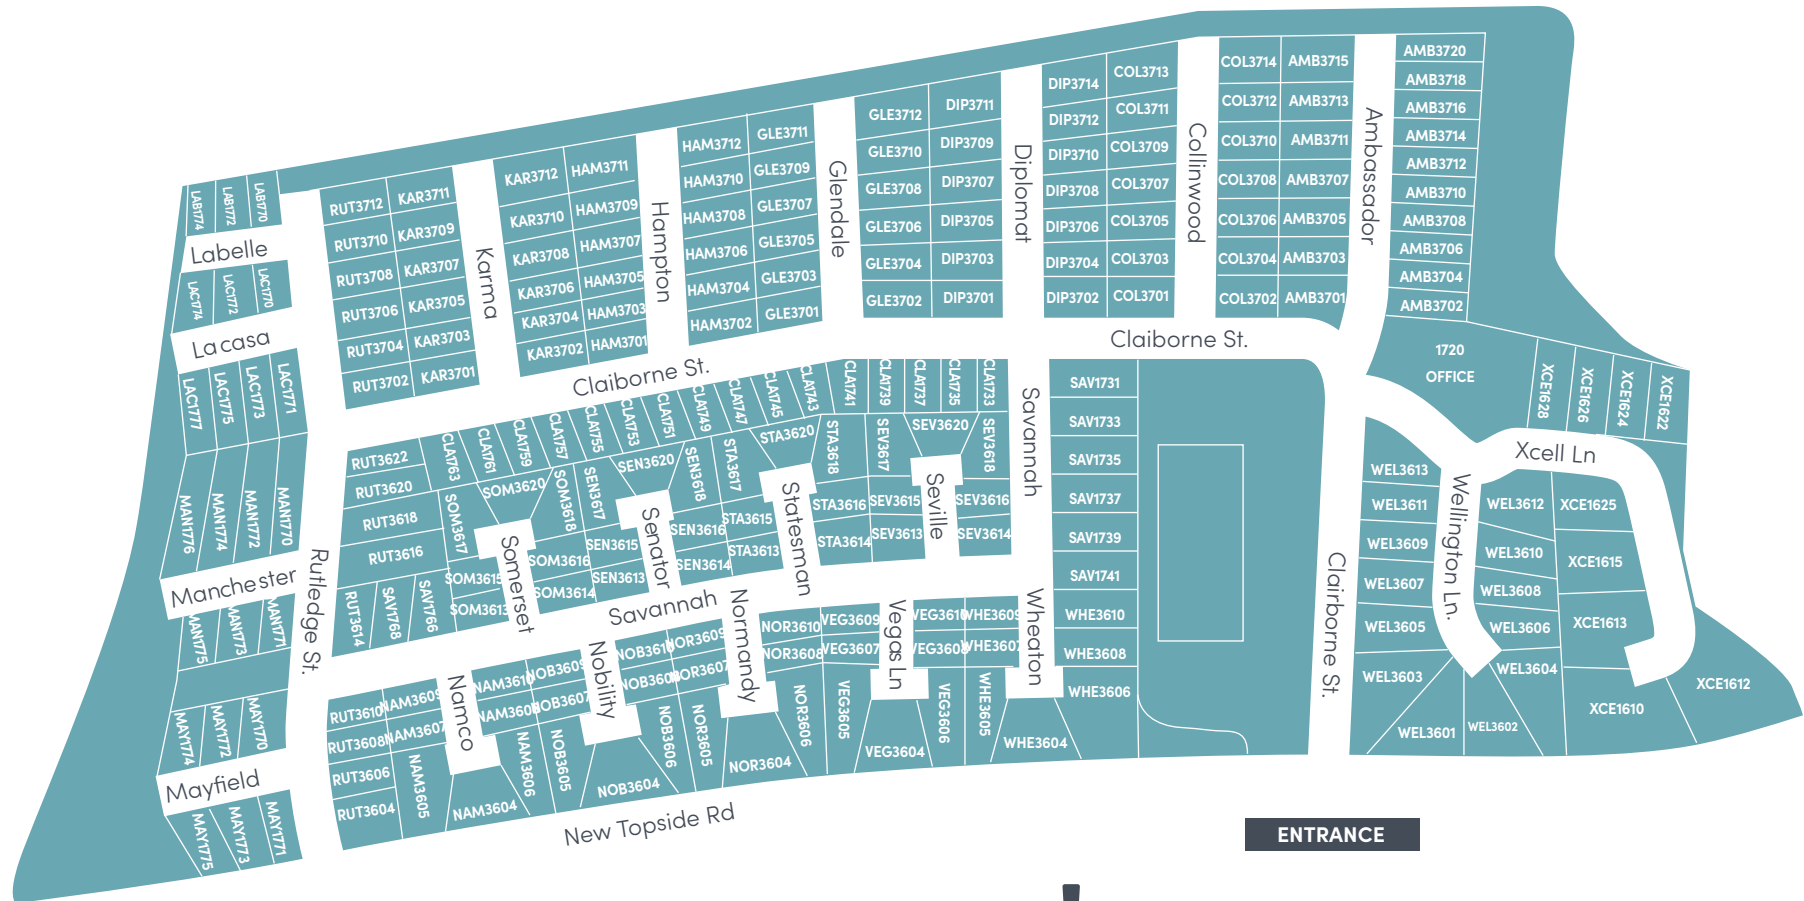

Little River

ENTRANCE

ENTRANCE

yes!
communities

1720 Claiborne Street
Louisville, TN 37777

Number of sites: 227

T : 865.970.3306

Visit us online at:
yescommunities.com